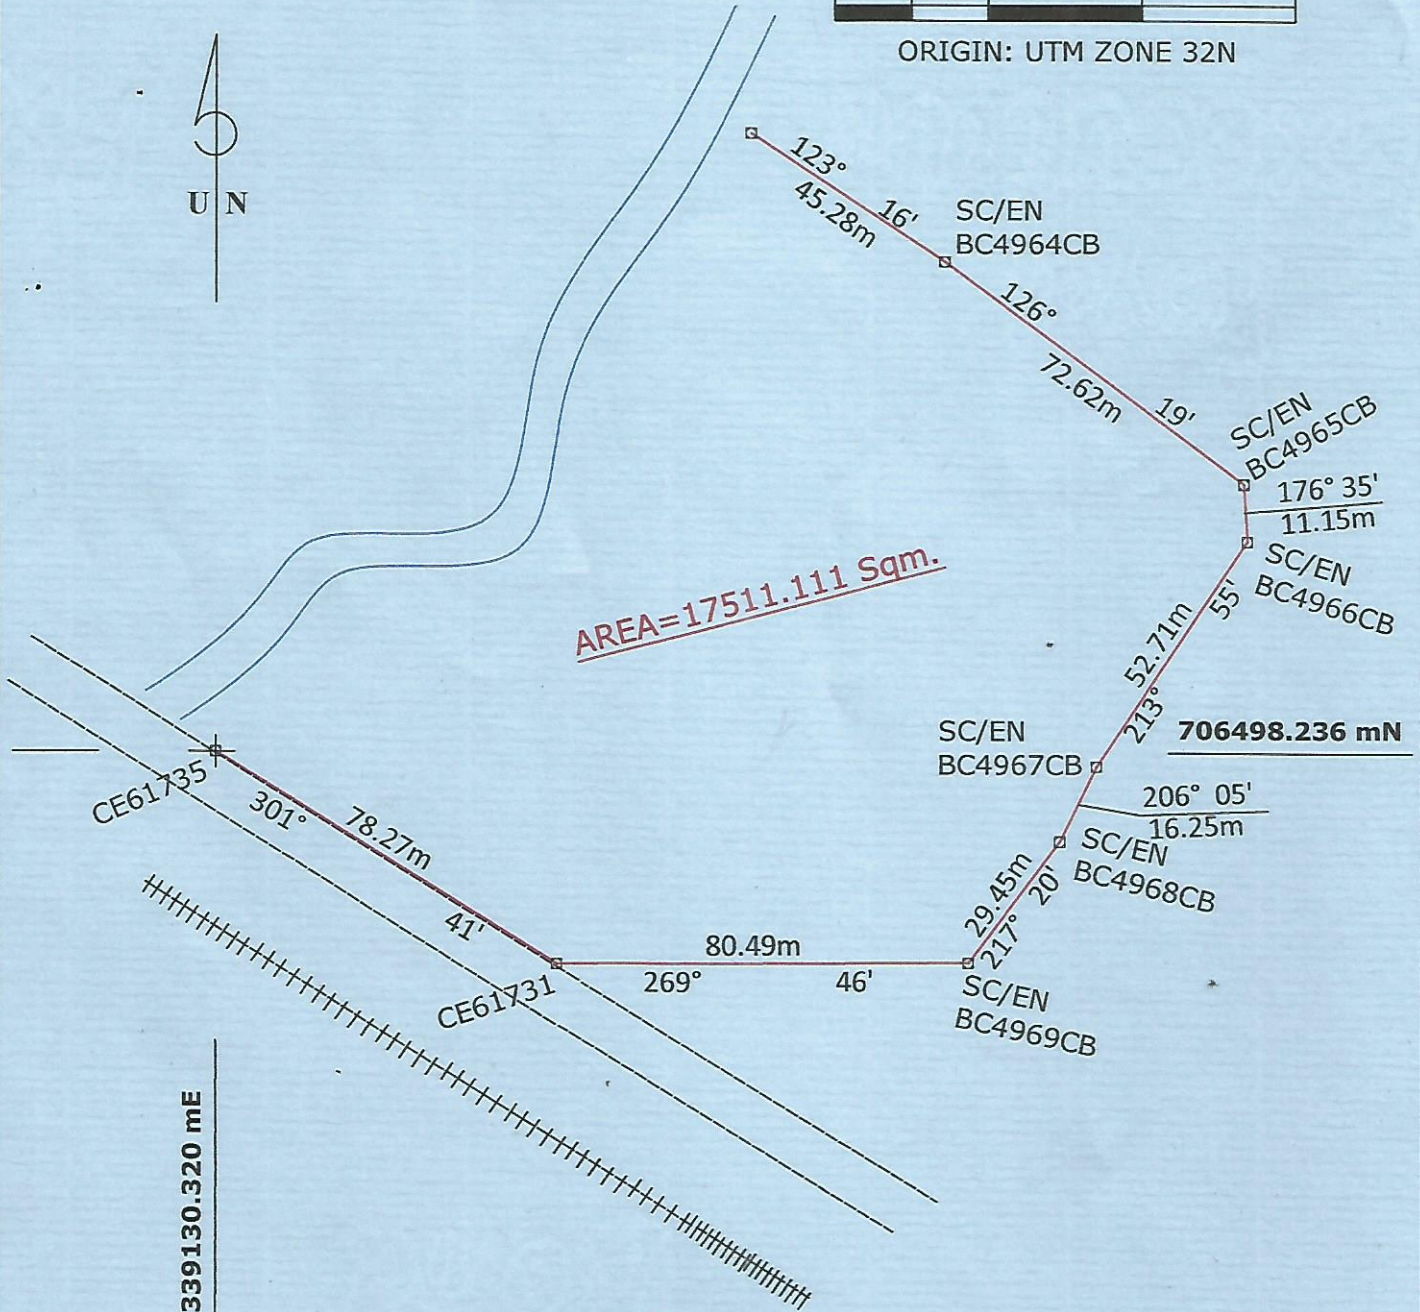

PLAN SHEWING LANDED PROPERTY OF
CEEPLAT PROFILE LTD
VATICAN GARDEN ESTATE PHASE 1 ENUGU
AT
OJI, OBINAGU AMAGU/OKPUNO
OBEAGU AWKUNANAW
ENUGU SOUTH LOCAL GOVT. AREA
ENUGU STATE
SCALE=1:1500

ORIGIN: UTM ZONE 32N

AREA=17511.111 Sqm.

706498.236 mN

339130.320 mE

CERTIFIED TRUE COPY OF ORIGINAL
PLAN MADE BY ME ON 15/05/2020

E. A. OBI
SURVEYOR
54 OBIAGU ROAD ENUGU